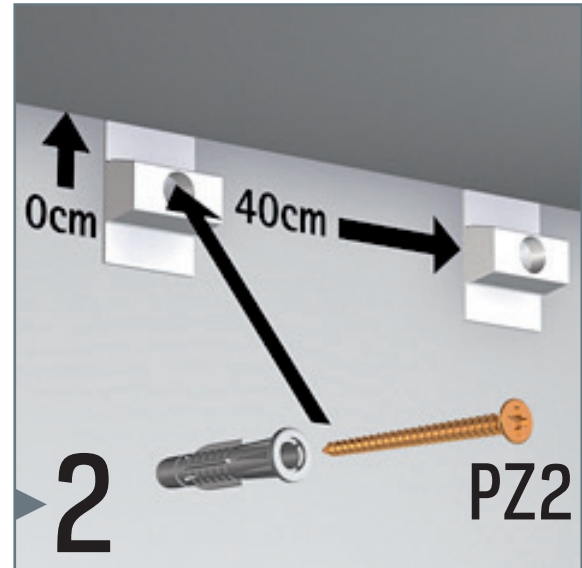

# CLICK RAIL

3 CLIPS/M - 30 KG/M

ARCHI  
PROFILES

installation movie:

FLEXIBLE  
SAFE  
STRONG