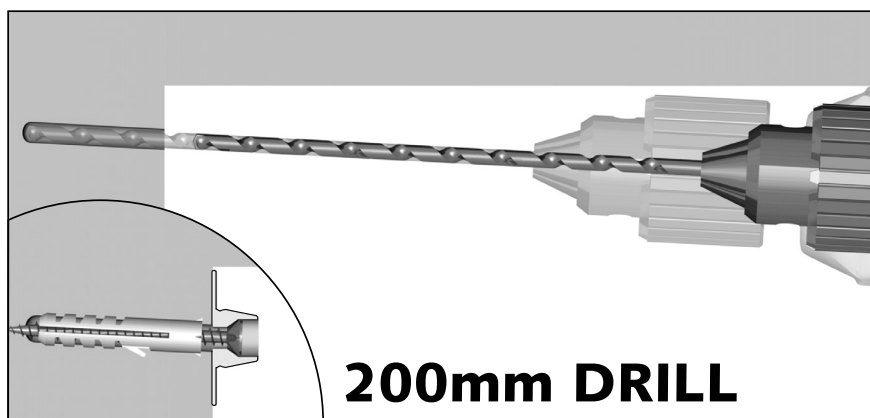

# CLICK RAIL

3 CLIPS/M - 30 KG/M

ARCHI  
PROFILES

installation movie:

FLEXIBLE  
SAFE  
STRONG