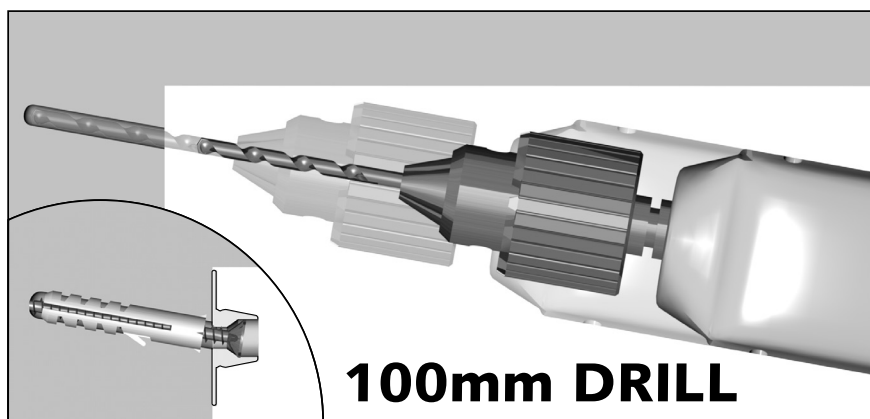

# CLICK RAIL

3 CLIPS/M - 30 KG/M

ARCHI  
PROFILES

installation movie:

FLEXIBLE  
SAFE  
STRONG