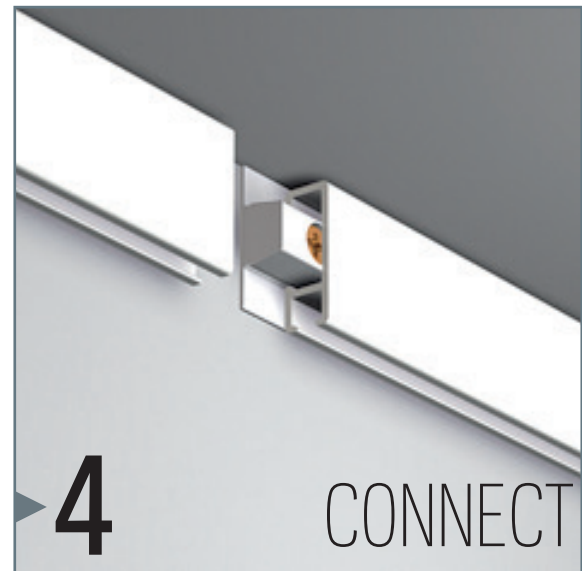

# CLICK RAIL

3 CLIPS/M - 30 KG/M

ARCHI  
PROFILES

installation movie:

FLEXIBLE  
SAFE  
STRONG