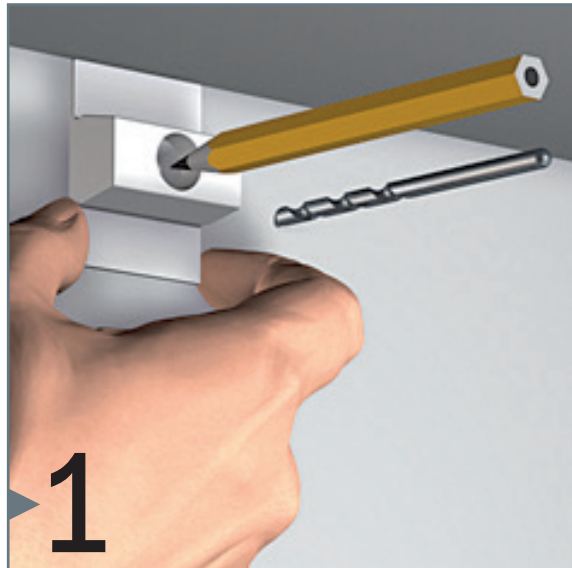

# CLICK RAIL

3 CLIPS/M - 30 KG/M

ARCHI  
PROFILES

installation movie:

FLEXIBLE  
SAFE  
STRONG