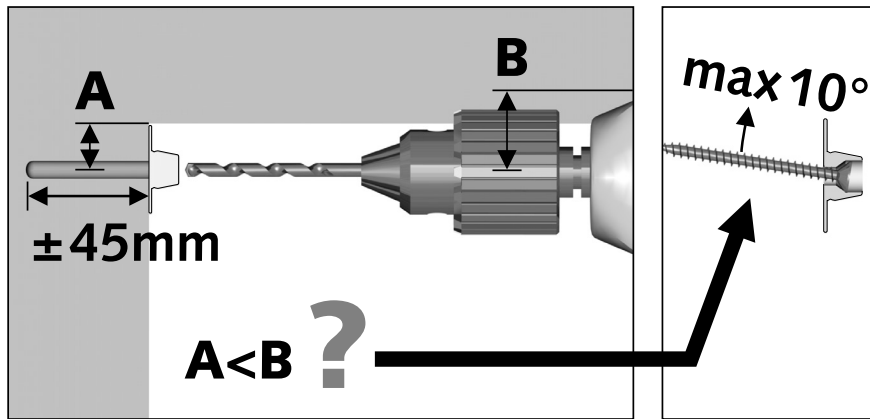

# CLICK RAIL

3 CLIPS/M - 30 KG/M

ARCHI  
PROFILES

installation movie:

FLEXIBLE  
SAFE  
STRONG