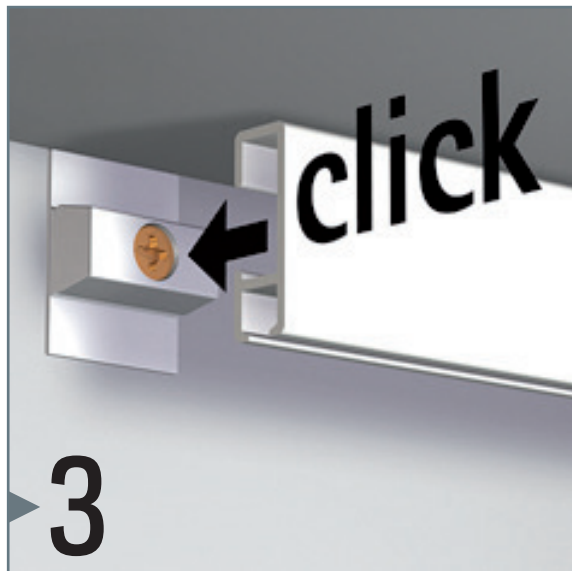

# CLICK RAIL

3 CLIPS/M - 30 KG/M

ARCHI  
PROFILES

installation movie:

FLEXIBLE  
SAFE  
STRONG