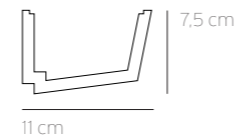

designed by Jacques Vergracht

Straight 26

1 moulding

PROFILE

C357 200x11x7,5 cm

Straight 27

2 lighting system

see page 36 - 39 for installation and technical specifications