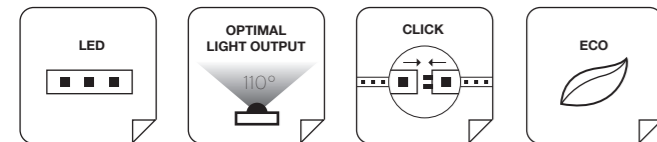

Wave

lighting profile C364

NL

Organisch en elegant, zo laat de Wave zich nog het best omschrijven. Een hedendaagse klassieker die zich zowel thuis voelt in eigentijdse als barokke interieurs en beiden met evenveel smaak van LED-licht voorziet.

FR

Organique et élégant, voilà les meilleurs qualificatifs pour l'éclairage LED du Wave. Un classique contemporain qui rehaussera avec autant de raffinement les intérieurs modernes que baroques.

EN

Organic and elegant: that's the best way to describe the Wave. A contemporary classic that feels just as much at home in contemporary and baroque interiors, serving both with an equal amount of tasteful LED light.

DE

Organisch und elegant, mit diesen Worten lässt sich der Wave noch am besten beschreiben. Ein moderner Klassiker, der sich sowohl in zeitgenössischen als auch in barocken Interieurs zu Hause fühlt und beide mit ebenso viel Geschmack mit LED-Licht versorgt.

designed by Pierre Daems