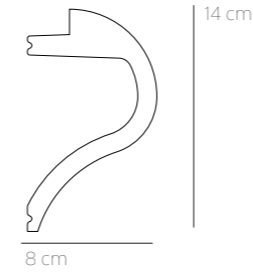

designed by Pierre Daems

1 moulding

PROFILE

C364 200x8x14 cm

ENDCAP

C364A 8x8x14 cm

2 lighting system

see page 36 - 39 for installation and technical specifications