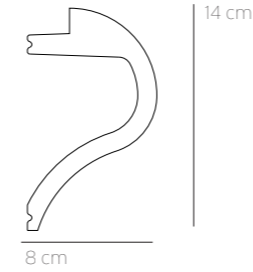

designed by Pierre Daems

1 moulding

PROFILE

C364 200x8x14 cm

ENDCAP

C364A 8x8x14 cm

2 lighting system

see page 36 - 39 for installation and technical specifications