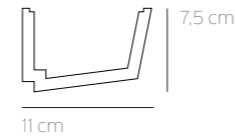

designed by Jacques Vergracht

Straight 26

1 moulding

PROFILE

C357 200x11x7,5 cm

Straight 27

2 lighting system

see page 36 - 39 for installation and technical specifications