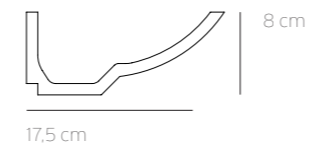

designed by Jacques Vergracht

1 moulding

PROFILE

C351 200x17,5x8 cm

2 lighting system

see page 36 - 39 for installation and technical specifications

LED

IL004-001 Led bar **low lumen** 26 cm IL004-006 Led bar **high lumen** 26 cm