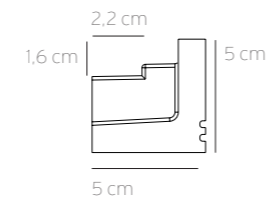

1 moulding

PROFILE

C361 200x5x5 cm

2 lighting system

see page 36 - 39 for installation and technical specifications

LED

IL004-001 Led bar **low lumen** 26 cm

IL004-006 Led bar **high lumen** 26 cm