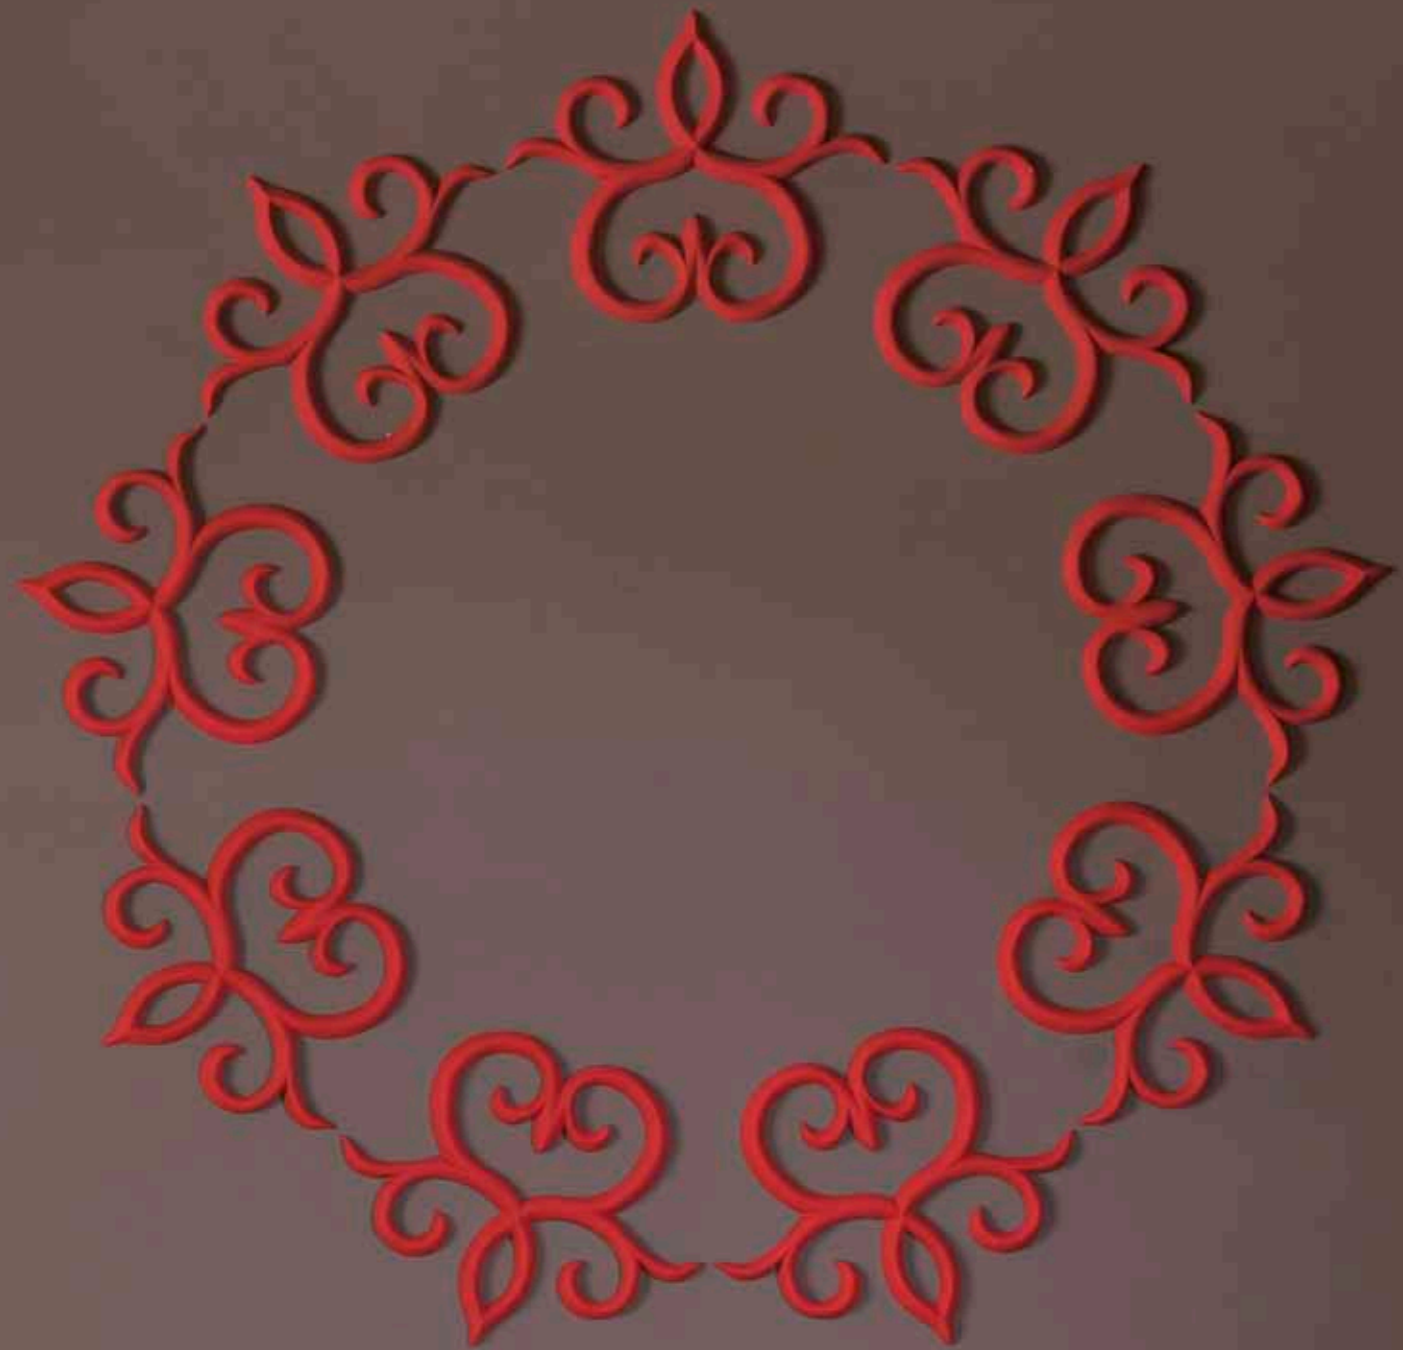

#### GUY, LAURENCE, YVES TAILLIEU

CURL MINI G73

CURL MAXI G74

SMILE G72

FOCUS R70

SCALA G71

DARING DIMENSIONS  
DESIGNED BY **U**

FLUXUS C372