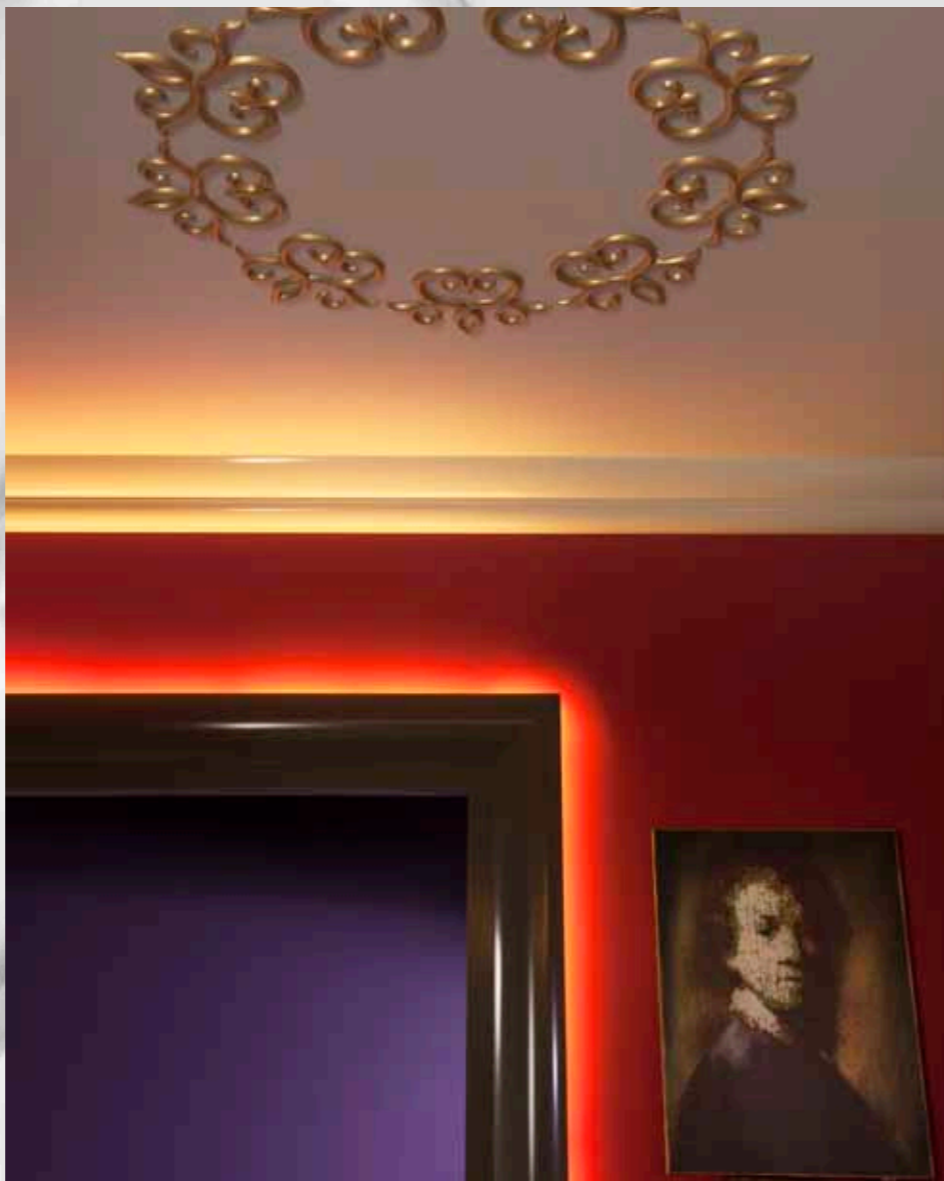

#### GUY, LAURENCE, YVES TAILLIEU

CURL MINI G73

CURL MAXI G74

SMILE G72

FOCUS R70

SCALA G71

DARING DIMENSIONS  
DESIGNED BY **U**

FLUXUS C372