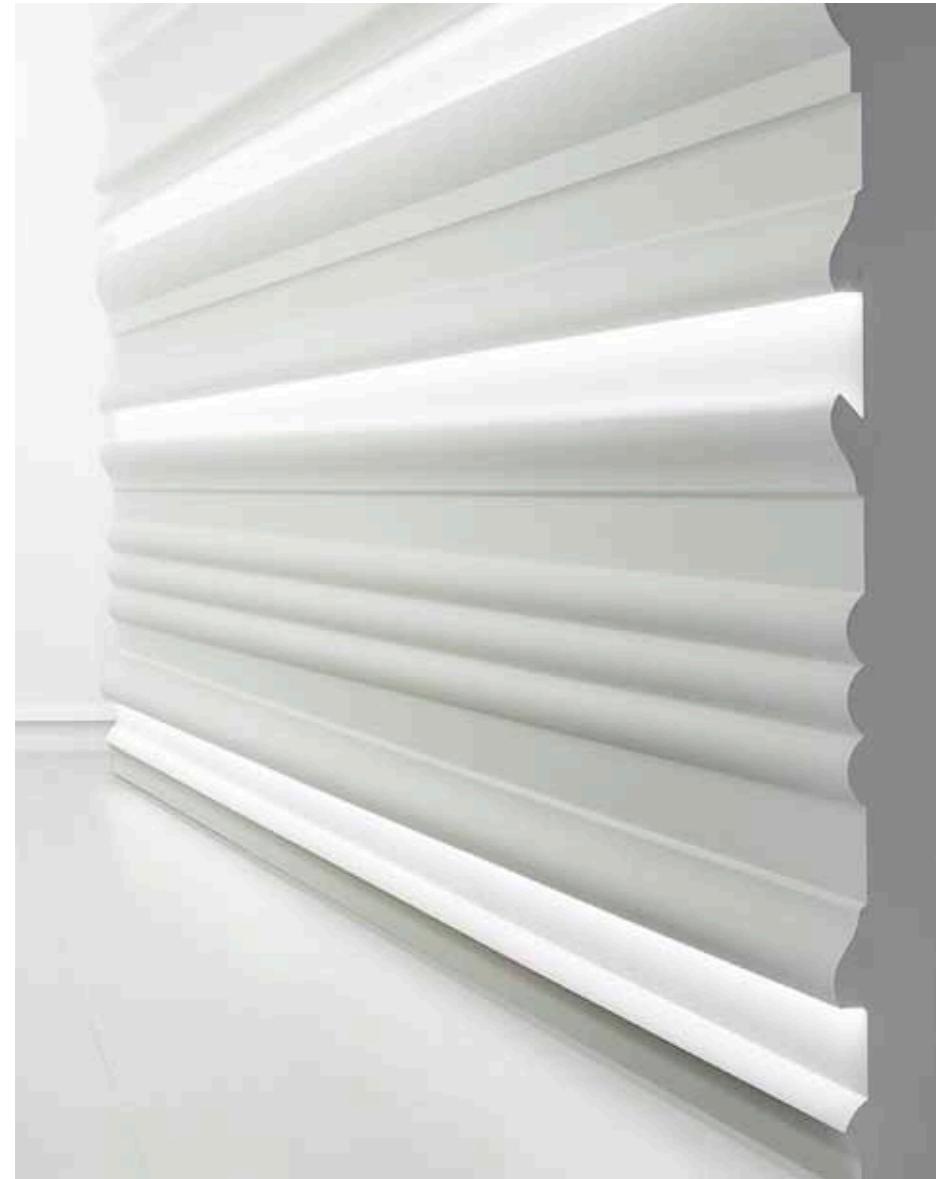

#### GUY, LAURENCE, YVES TAILLIEU

CURL MINI G73

CURL MAXI G74

SMILE G72

FOCUS R70

SCALA G71

DARING DIMENSIONS  
DESIGNED BY **U**

FLUXUS C372