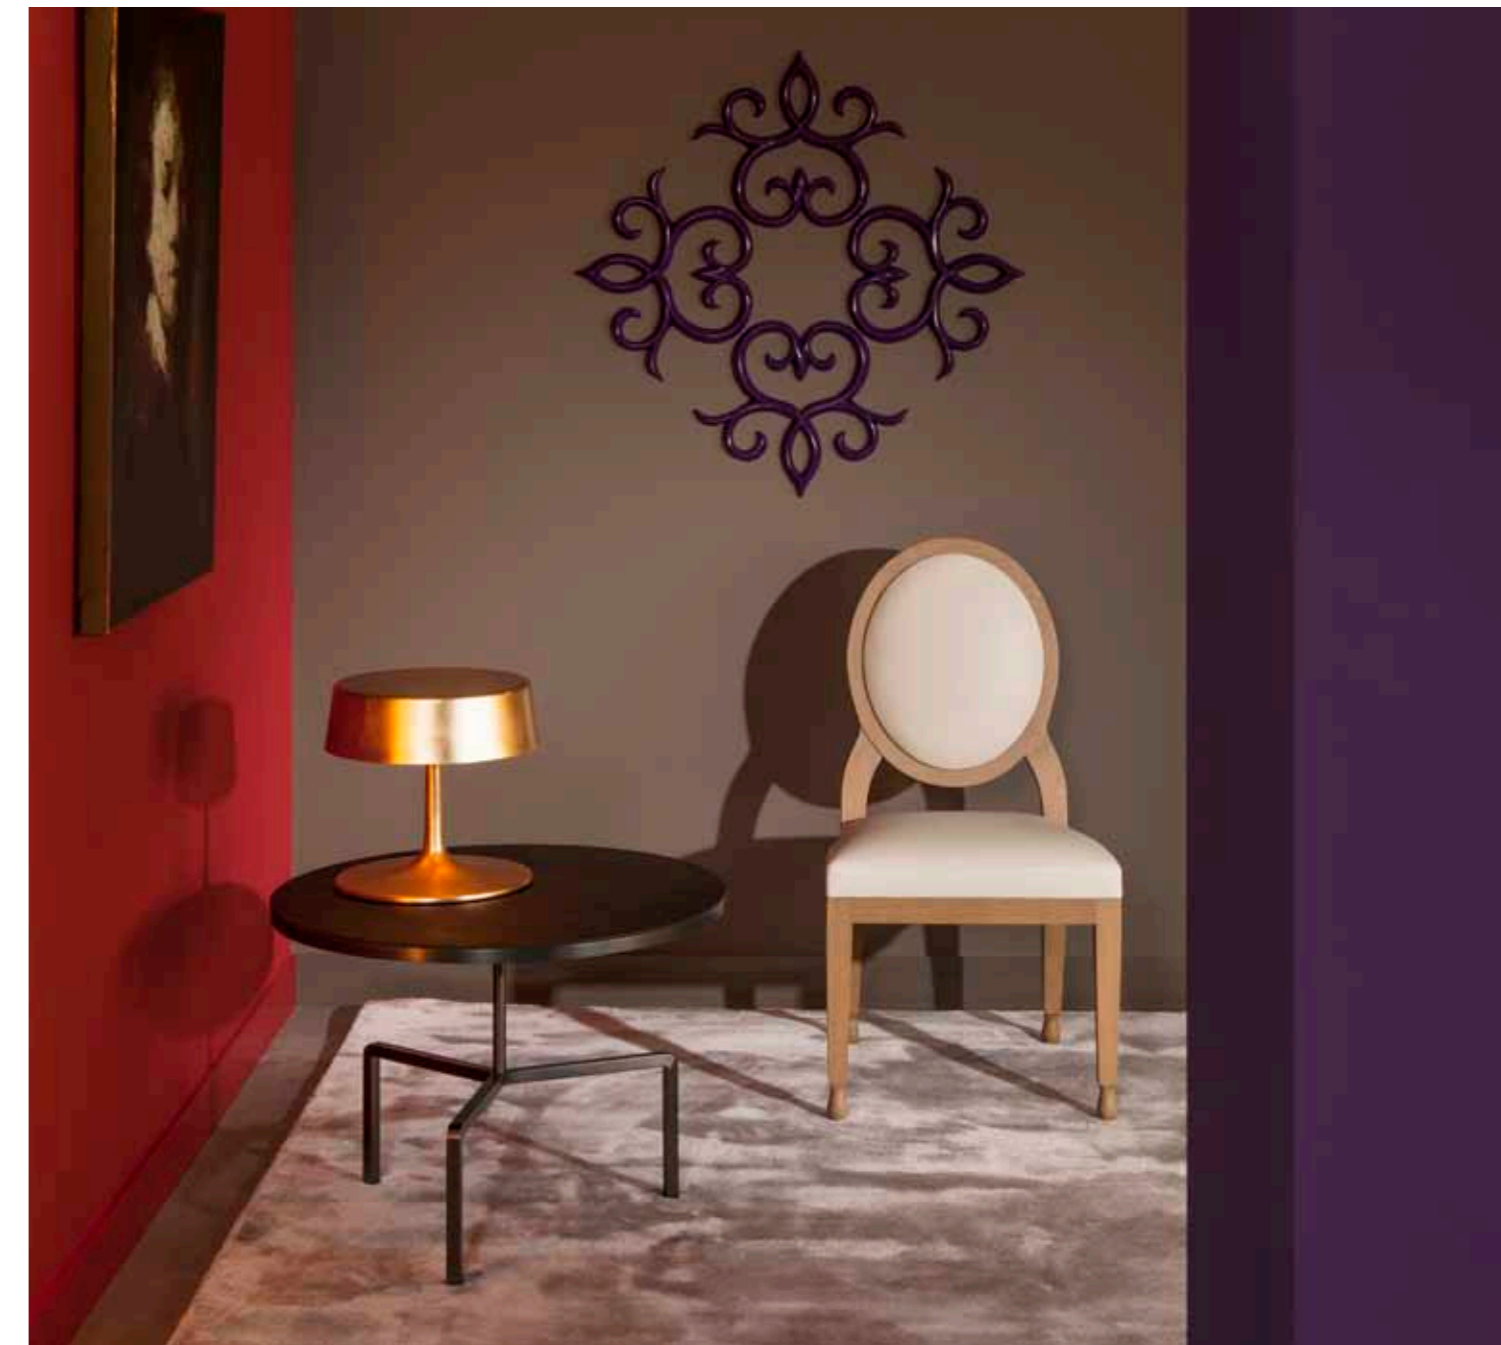

#### GUY, LAURENCE, YVES TAILLIEU

CURL MINI G73

CURL MAXI G74

SMILE G72

FOCUS R70

SCALA G71

DARING DIMENSIONS  
DESIGNED BY **U**

FLUXUS C372